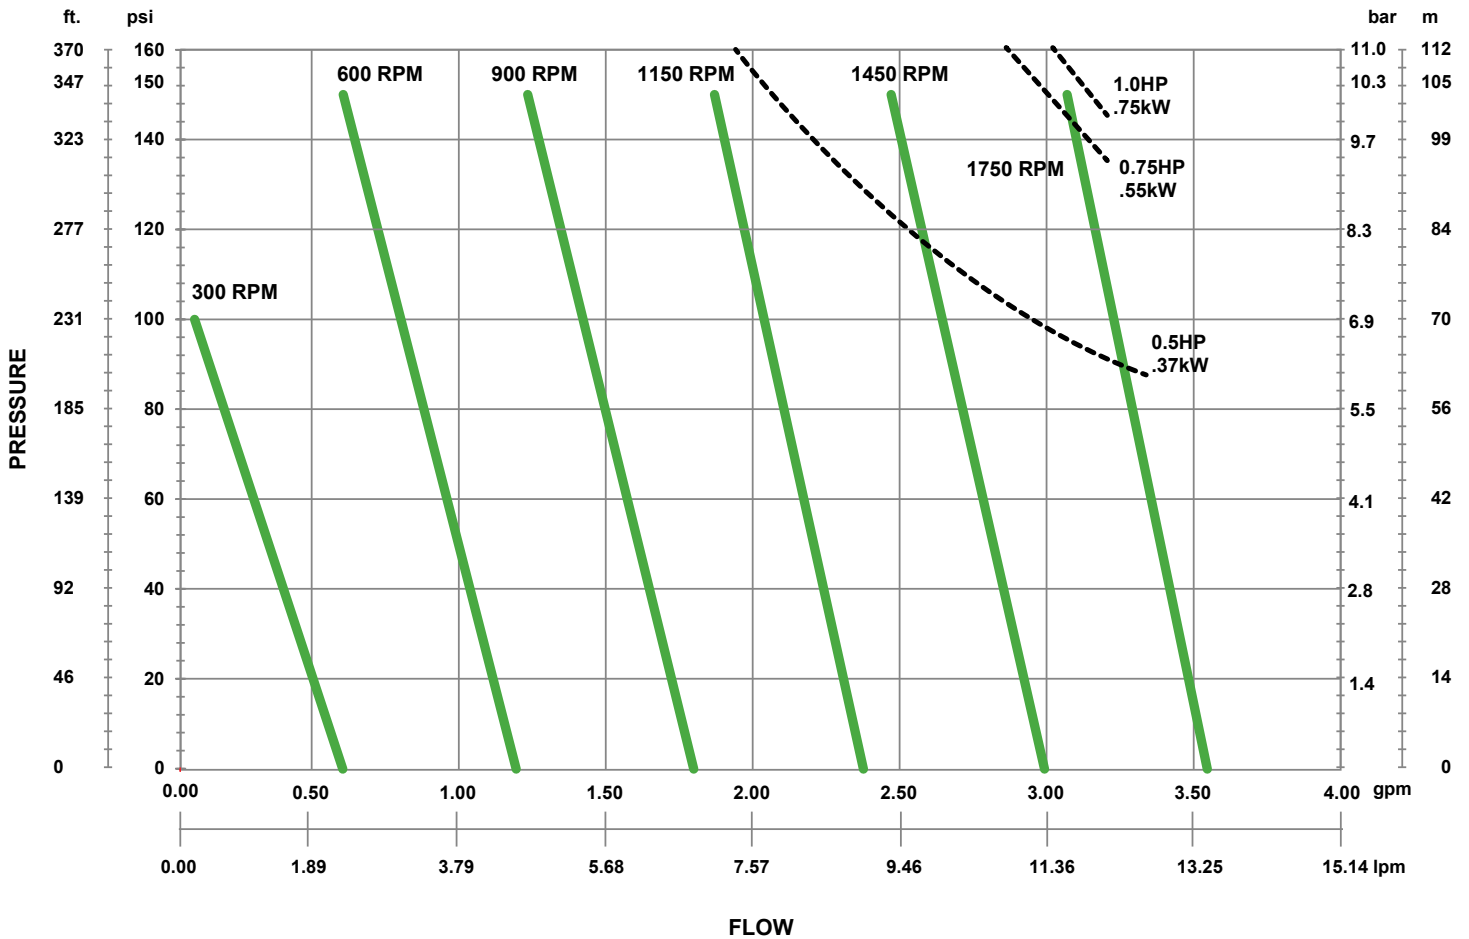

PERFORMANCE CURVE

Fluid Viscosity 1 cPs, Specific Gravity 1.0

Pulsafeeder, Inc.
 2883 Brighton Henrietta Town Line Rd.
 Rochester, NY 14623
 Phone: +1 (585) 292-8000
 pulsa@idexcorp.com • pulsa.com

Pulsafeeder is an ISO 9001:2008 and 14001:2004 certified company.