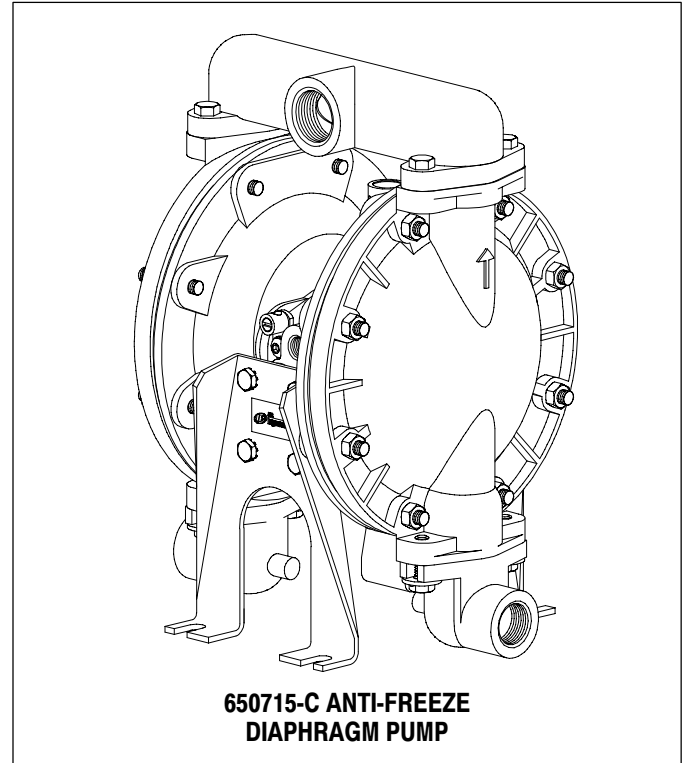

### GENERAL DESCRIPTION

Model 650715-C diaphragm pump is designed for mixing anti-freeze and water in 50 / 50 proportion for automotive coolant systems.

The pump is similar to other standard models in the 1" metallic diaphragm pump family. A 66610X-X-C Operator's Manual should be used for General Information, Installation, Operation and Maintenance. This model is modified to include dual inlets.

This pump would be typically used in conjunction with two (2) 3/4 - 14 N.P.T. x 1 - 11-1/2 N.P.T. non-collapsing siphon hoses for supply, one is for water and one is for anti-freeze. A 1 - 11-1/2 N.P.T. delivery hose with a control handle will deliver a 50 / 50 mix of water and anti-freeze when the trigger is activated.

This pump includes an Aluminum center body, Aluminum outlet manifold, Stainless steel inlets, Nitrile diaphragms and Acetal balls. Refer to the chart below for part substitutions.

**650715-C is similar to model 666100-362-C.**

#### SERVICE KITS AVAILABLE

**637119-62-C (Fluid Section)**

**637118-C (Air Section)**

Item	Description (size)	Model 666100-362-C	Qty	Model 650715-C	Qty
6	Washer (3-5/8" o.d.)	93441-2	(2)	93441-1	(2)
14	Screw (1/2" - 20 X 1")	Y5-85-K	(2)	Y5-85-T ::	(2)
16	Outlet Manifold	92001	(2)	92001	(1)
18	90° Inlet Manifold	-----	---	92847	(2)
24	Washer (5/16")	-----	---	Y13-5-C	(4)