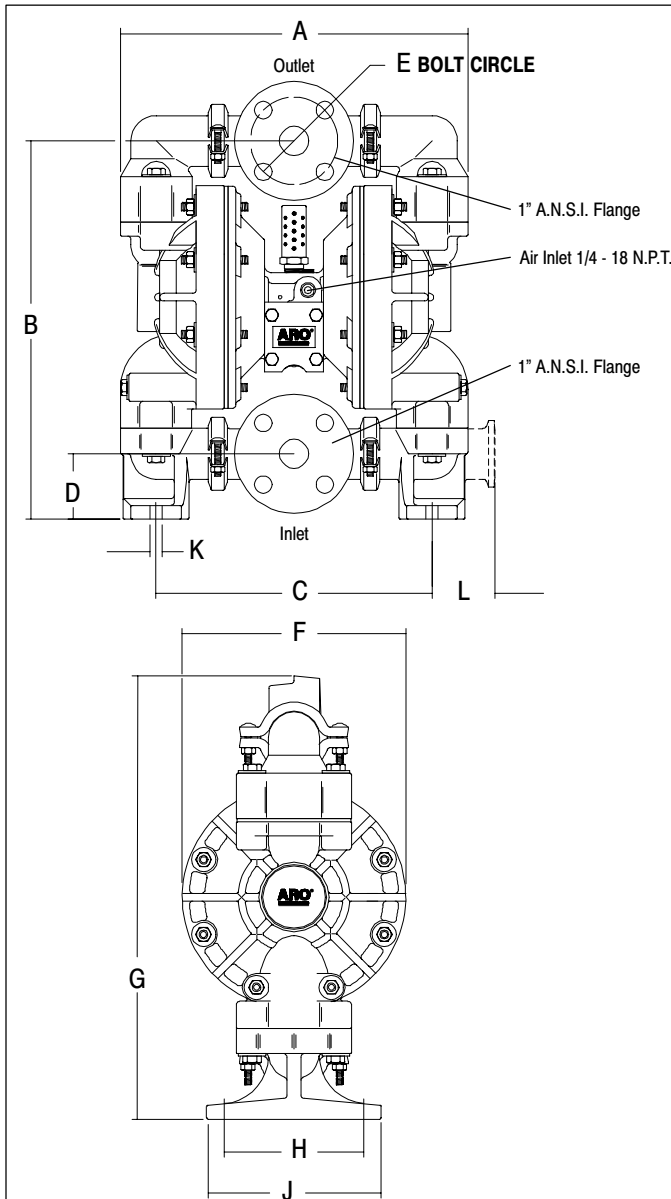

SALES & ENGINEERING DATA

RATIO SERIES: **1:1**

FLUID P.S.I. RANGE: **20 - 120**

6661AX-XXX-C THRU 6661BX-XXX-C 1" NON-METALLIC DIAPHRAGM PUMP

RELEASED: 1-31-97
REVISED: 9-16-11
REV:02 S-873

DIMENSIONAL DATA

DIMENSIONS

A	12-11/16" (322 mm)	E	3-3/16" (81 mm)	J	6-5/16" (160 mm)
B	13-13/16" (351 mm)	F	8-1/16" (204 mm)	K	7/16" (11 mm)
C	10-1/16" (255 mm)	G	16" (406 mm)	L	2-1/4" (57 mm)
D	2-3/8" (60 mm)	H	5-1/16" (129 mm)		

NOTE: Dimensions are shown in inches and (mm), supplied for reference only and are typically rounded up to the nearest 1/16 inch.

SPECIFICATIONS

CONSTRUCTION

Model Series	6661AX-XXX-C thru 6661BX-XXX-C
Pump Type	Non-Metallic, Air Operated, Double Diaphragm
Ratio	1:1
Material Inlet / Outlet	1" Flange, ANSI Class 150
Air Inlet (female)	1/4 - 18 N.P.T.
Air Exhaust (female)	3/8 - 18 N.P.T.F. - 1
Weight	6661A3-3XX-C 20.25 lbs (9.2 kgs) 6661A4-4XX-C 28.5 lbs (12.9 kgs) 6661B3-3XX-C 28.8 lbs (13.06 kgs) 6661B4-4XX-C 37 lbs (16.78 kgs)
Air Section Service Kit	637118-C
Fluid Section Service Kit	637161-XX-C

6661AX - X - C

637161 - X - C

Diaphragm Material
Ball Material

EXAMPLE: Model 6661A3-311-C
Fluid Section Service Kit is 637161-11-C

PERFORMANCE

Air Inlet Pressure Range	20 - 120 p.s.i. (1 - 8.3 bar)
Maximum Material Inlet Pressure	10 p.s.i. (0.69 bar)
Fluid Pressure Range	20 - 120 p.s.i. (1 - 8.3 bar)
Maximum Flow Rate (flooded inlet)	47 g.p.m. (178 l.p.m.)
Maximum Particle Size	1/8" dia. (3.2 mm)
Maximum Temperature Limits	
Polypropylene	35° to 175°F (2° to 79°C)
Kynar (PVDF)	10° to 200°F (-12° to 93°C)
Displacement / Cycle @ 100 p.s.i.	0.17 gal. (.64 lit.)
Noise Level @ 70 p.s.i. - 60 c.p.m. ^①	64.5 db(A) ^②