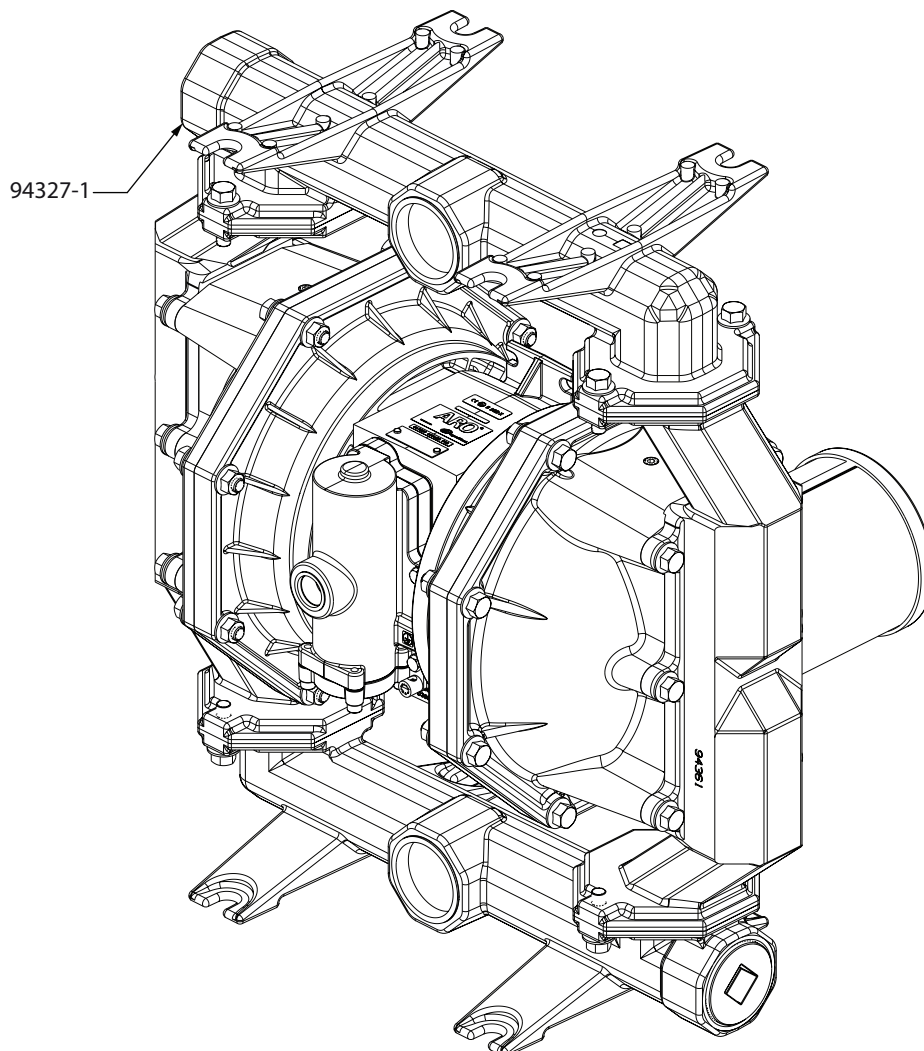

670231-A

SPECIAL 2" DIAPHRAGM PUMP FLAP VALVE (METALLIC)

GENERAL DESCRIPTION

The 670231-A special 2" diaphragm pumps are similar to models PF20A-AAS-SGG-B diaphragm pumps.

A PF20X-XXX-XXX-BXXX Operator's Manual (97999-1112) is to be used for General Information, Installation, Operation and Maintenance. Follow the standard parts list with the exception of the items listed below.

SERVICE KITS

637421 for air section repair.
637310-XX for fluid section repair.

PN 97999-1868

INGERSOLL RAND COMPANY INC
209 NORTH MAIN STREET – BRYAN, OHIO 43506
① (800) 495-0276 • FAX (800) 892-6276 © 2021
arozone.com